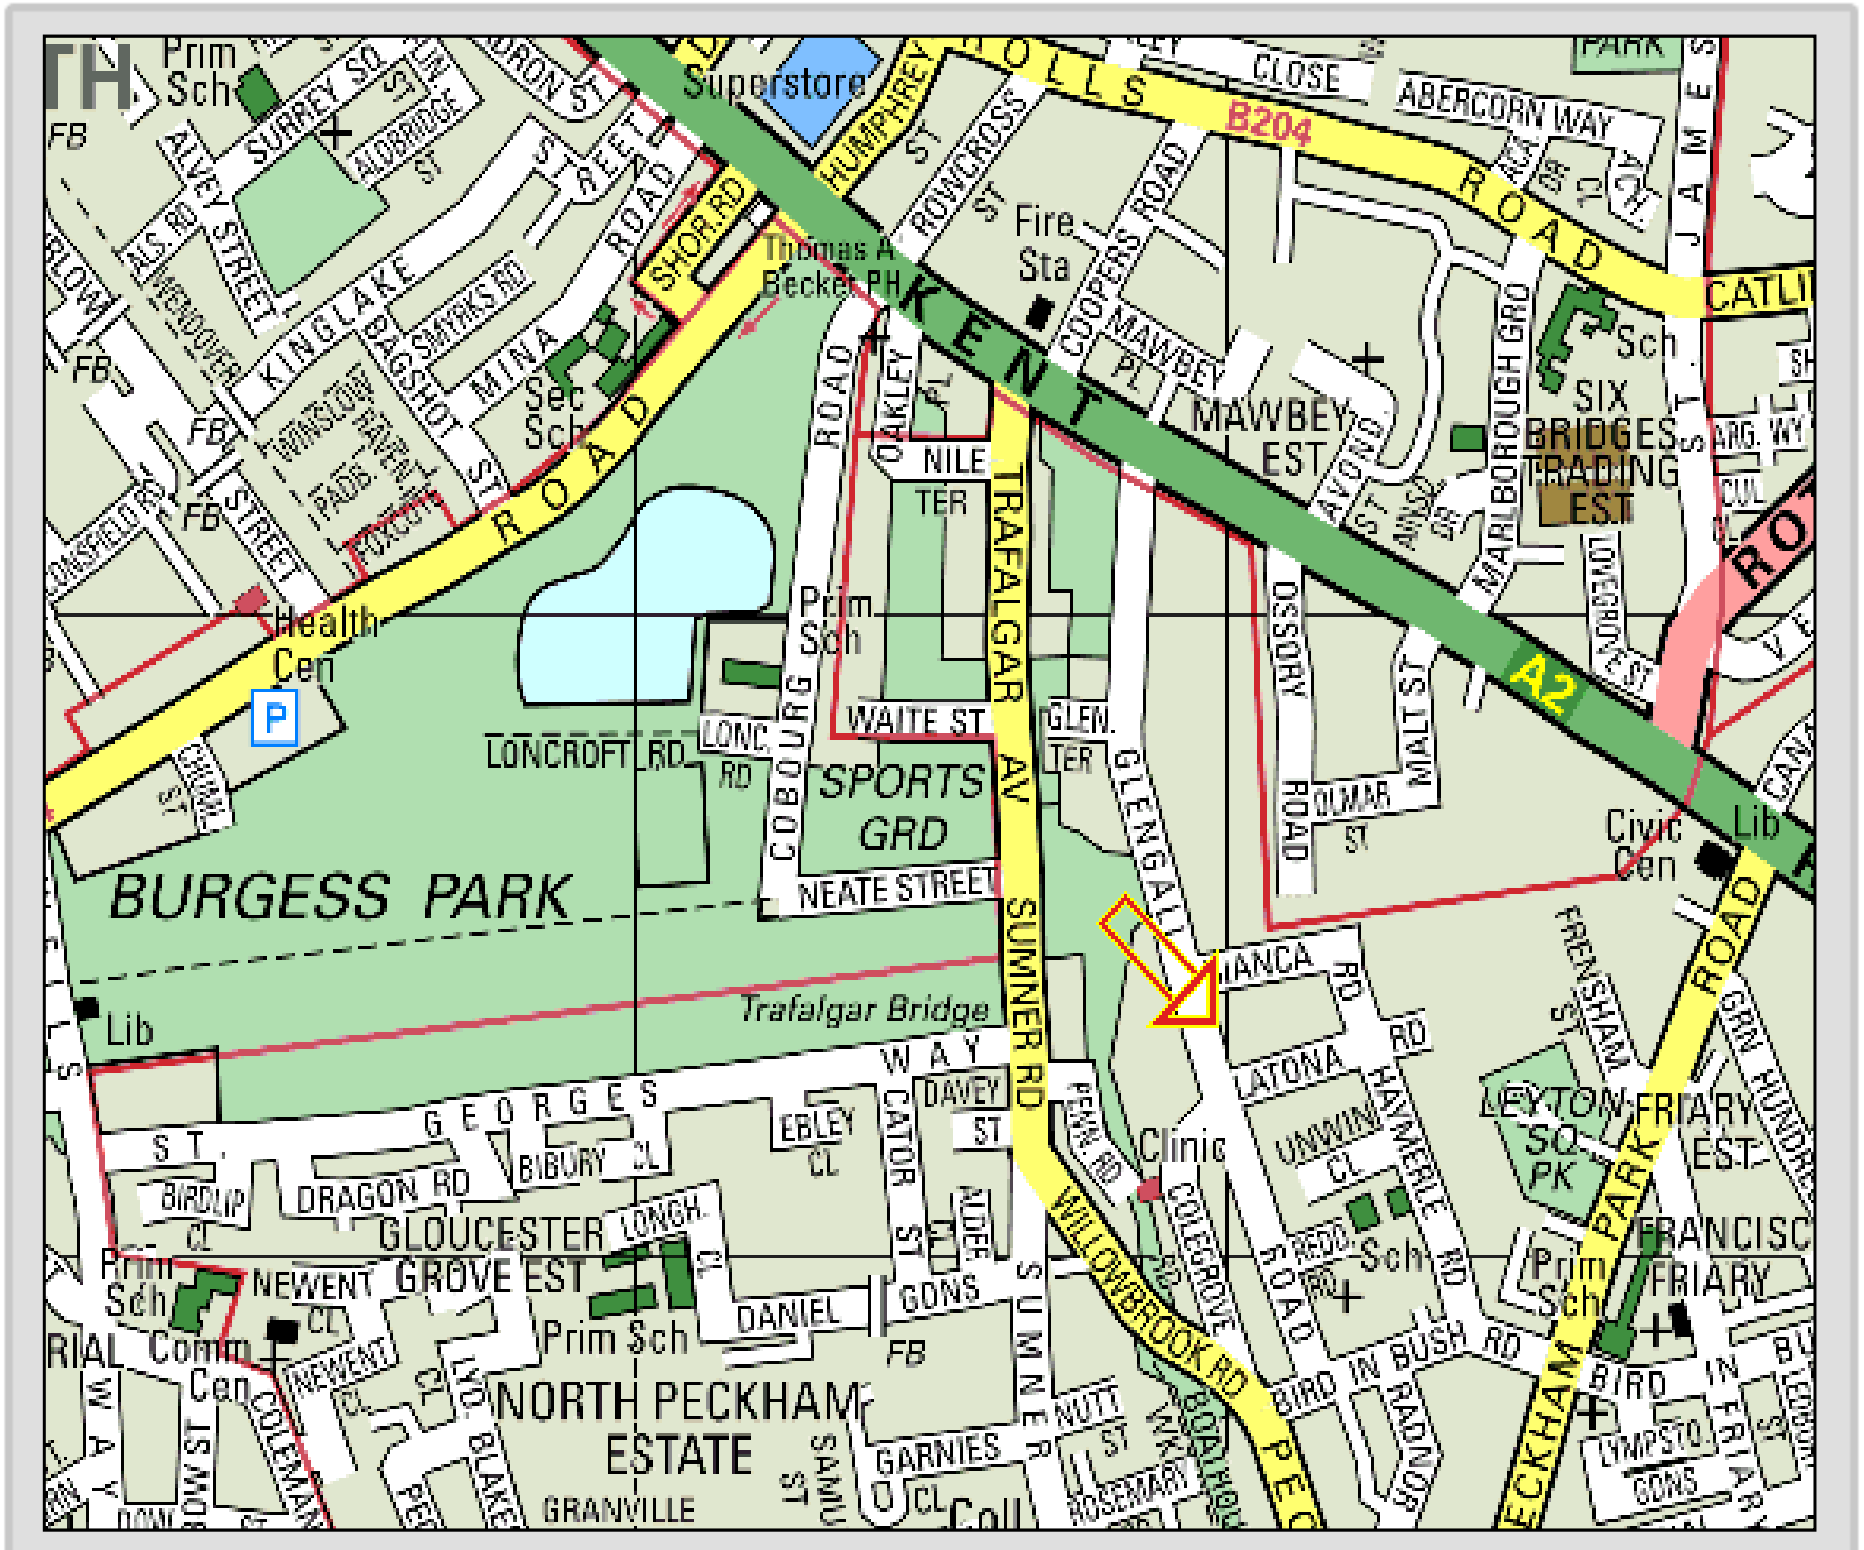

Directions to PSG Group

From the M25 (J2) Take A2 and head towards London. Follow signs for towards London city becoming the Old Kent Road. Pass McDonalds on the left and turn left after Pursers VW Garage in to Glengall Road. We are approx. ½ mile on the left big blue gates.